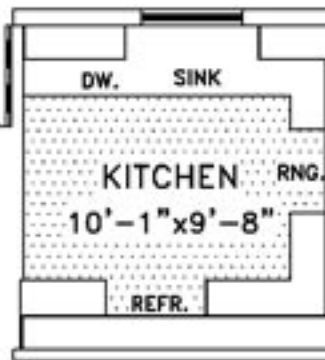

46'-0"

28'-0"

DINING
9'-1"x10'-0"

BEDROOM 3
10'-2"x9'-8"

BEDROOM 2
12'-0"x9'-8"

LIVING ROOM
17'-6"x17'-0"

BEDROOM 1
14'-4"x13'-6"

WH

Texas • 1288 sq. ft.